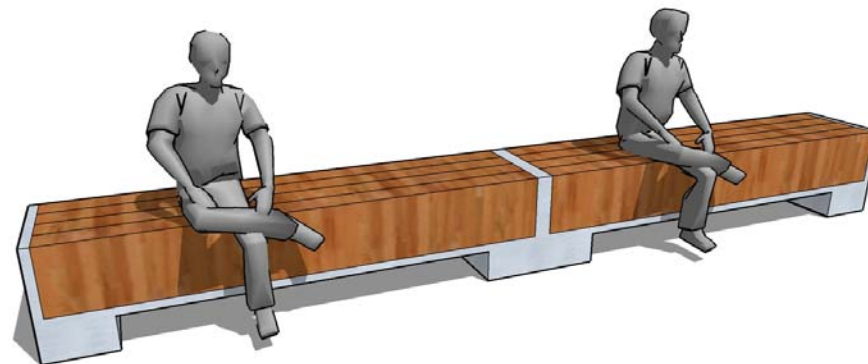

SUPRABENCH

Contemporary seating designed to revitalise your environment

SUPRABENCH

- Bespoke seating designed for you.
- Form and function.
- Using a combination of materials to enhance any environment.

ALL TECHNICAL DETAILS ARE COPYRIGHT, AND MUST NOT BE REPRODUCED WITHOUT PRIOR CONSENT

SUPRABENCH

Jones of Oswestry are able to produce seating to customer requirements, helping you to revitalise your environment. Our Suprabench range is designed to help landscape designers produce schemes of high quality, both visually and operationally.