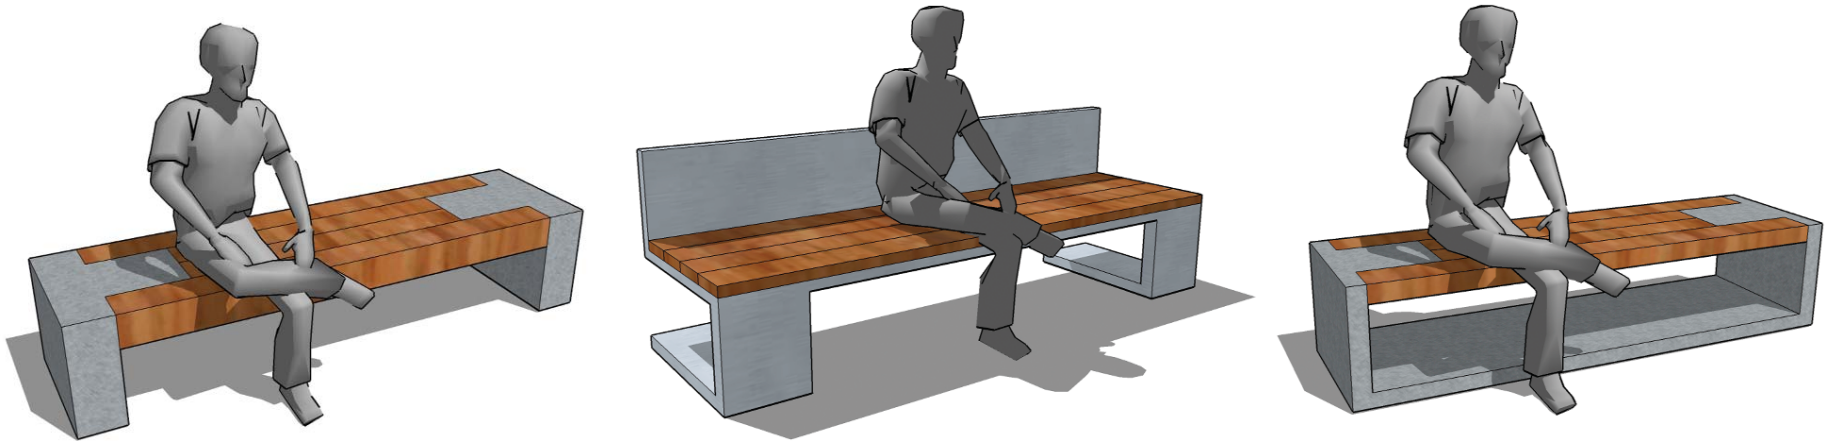

SUPRABENCH

Contemporary seating designed to revitalise your environment

SUPRABENCH

- Bespoke seating designed for you.
- Form and function.
- Using a combination of materials to enhance any environment.

ALL TECHNICAL DETAILS ARE COPYRIGHT, AND MUST NOT BE REPRODUCED WITHOUT PRIOR CONSENT

SUPRABENCH

Jones of Oswestry are able to produce seating to customer requirements, helping you to revitalise your environment. Our Suprabench range is designed to help landscape designers produce schemes of high quality, both visually and operationally.